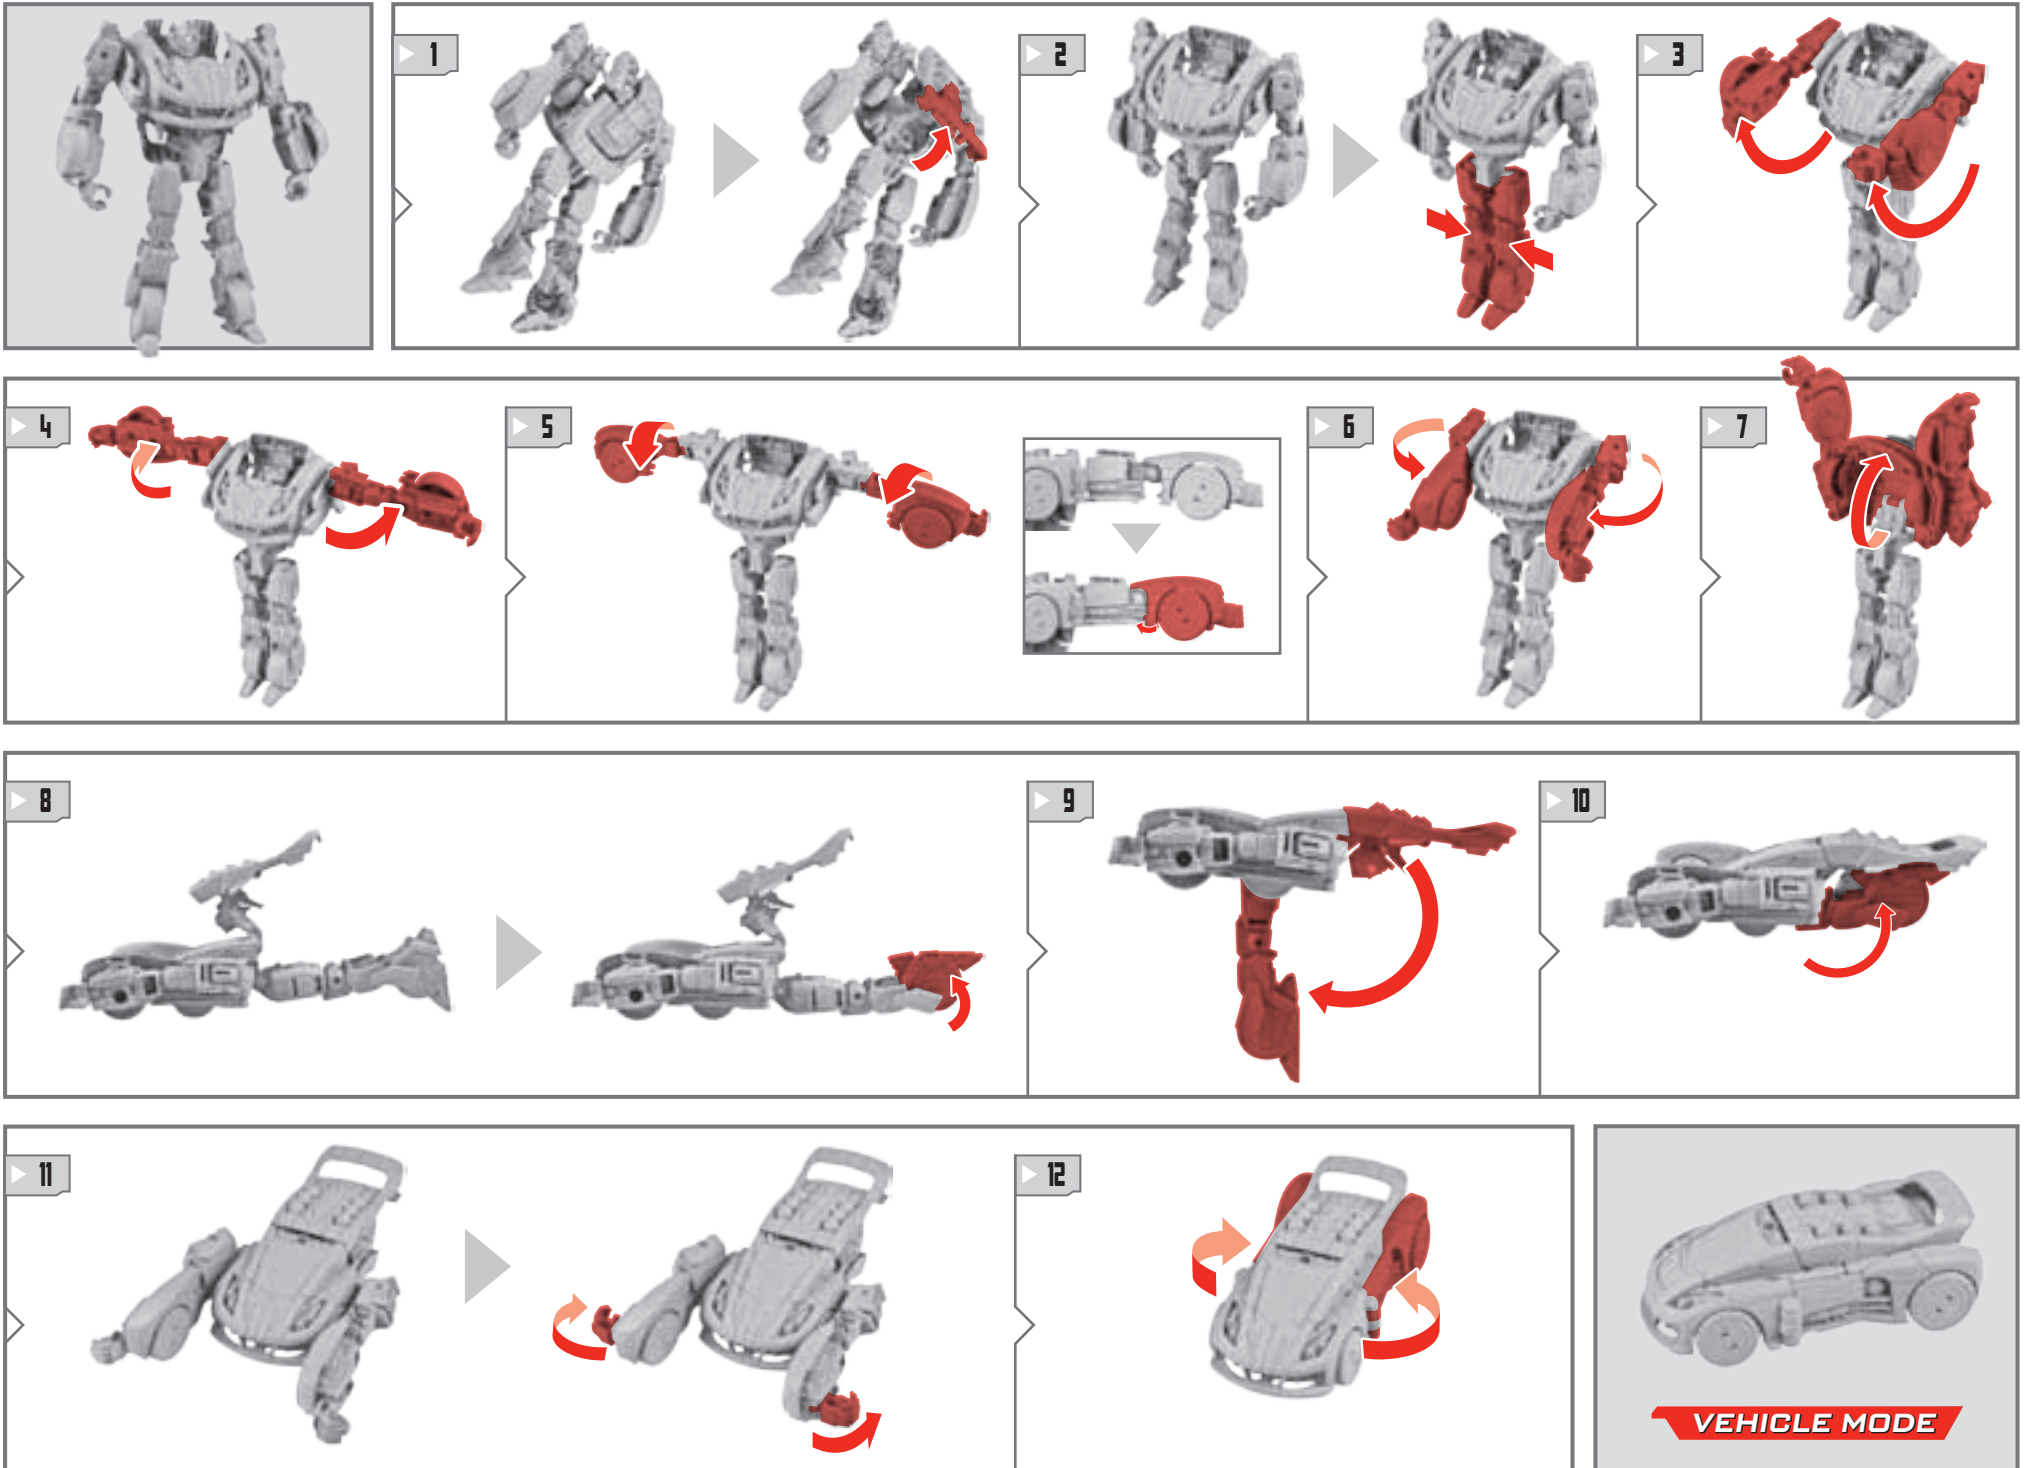

TRANSFORMERS GENERATIONS

FORMERS

AUTOBOT JAZZ®
FALL OF CYBERTRON

NOTE: Some parts are made to detach if excessive force is applied, and are designed to be reattached if separation occurs. Adult supervision may be necessary for younger children.

WARNING:

CHOKING HAZARD—Small parts.
Not for children under 3 years.

A0170/
37986 ASST. **AGES 5+**

LEVEL: **0 1 2 3**
INTERMEDIATE

CHANGING TO ROBOT

CHANGING TO VEHICLE

Retain instructions for future reference.