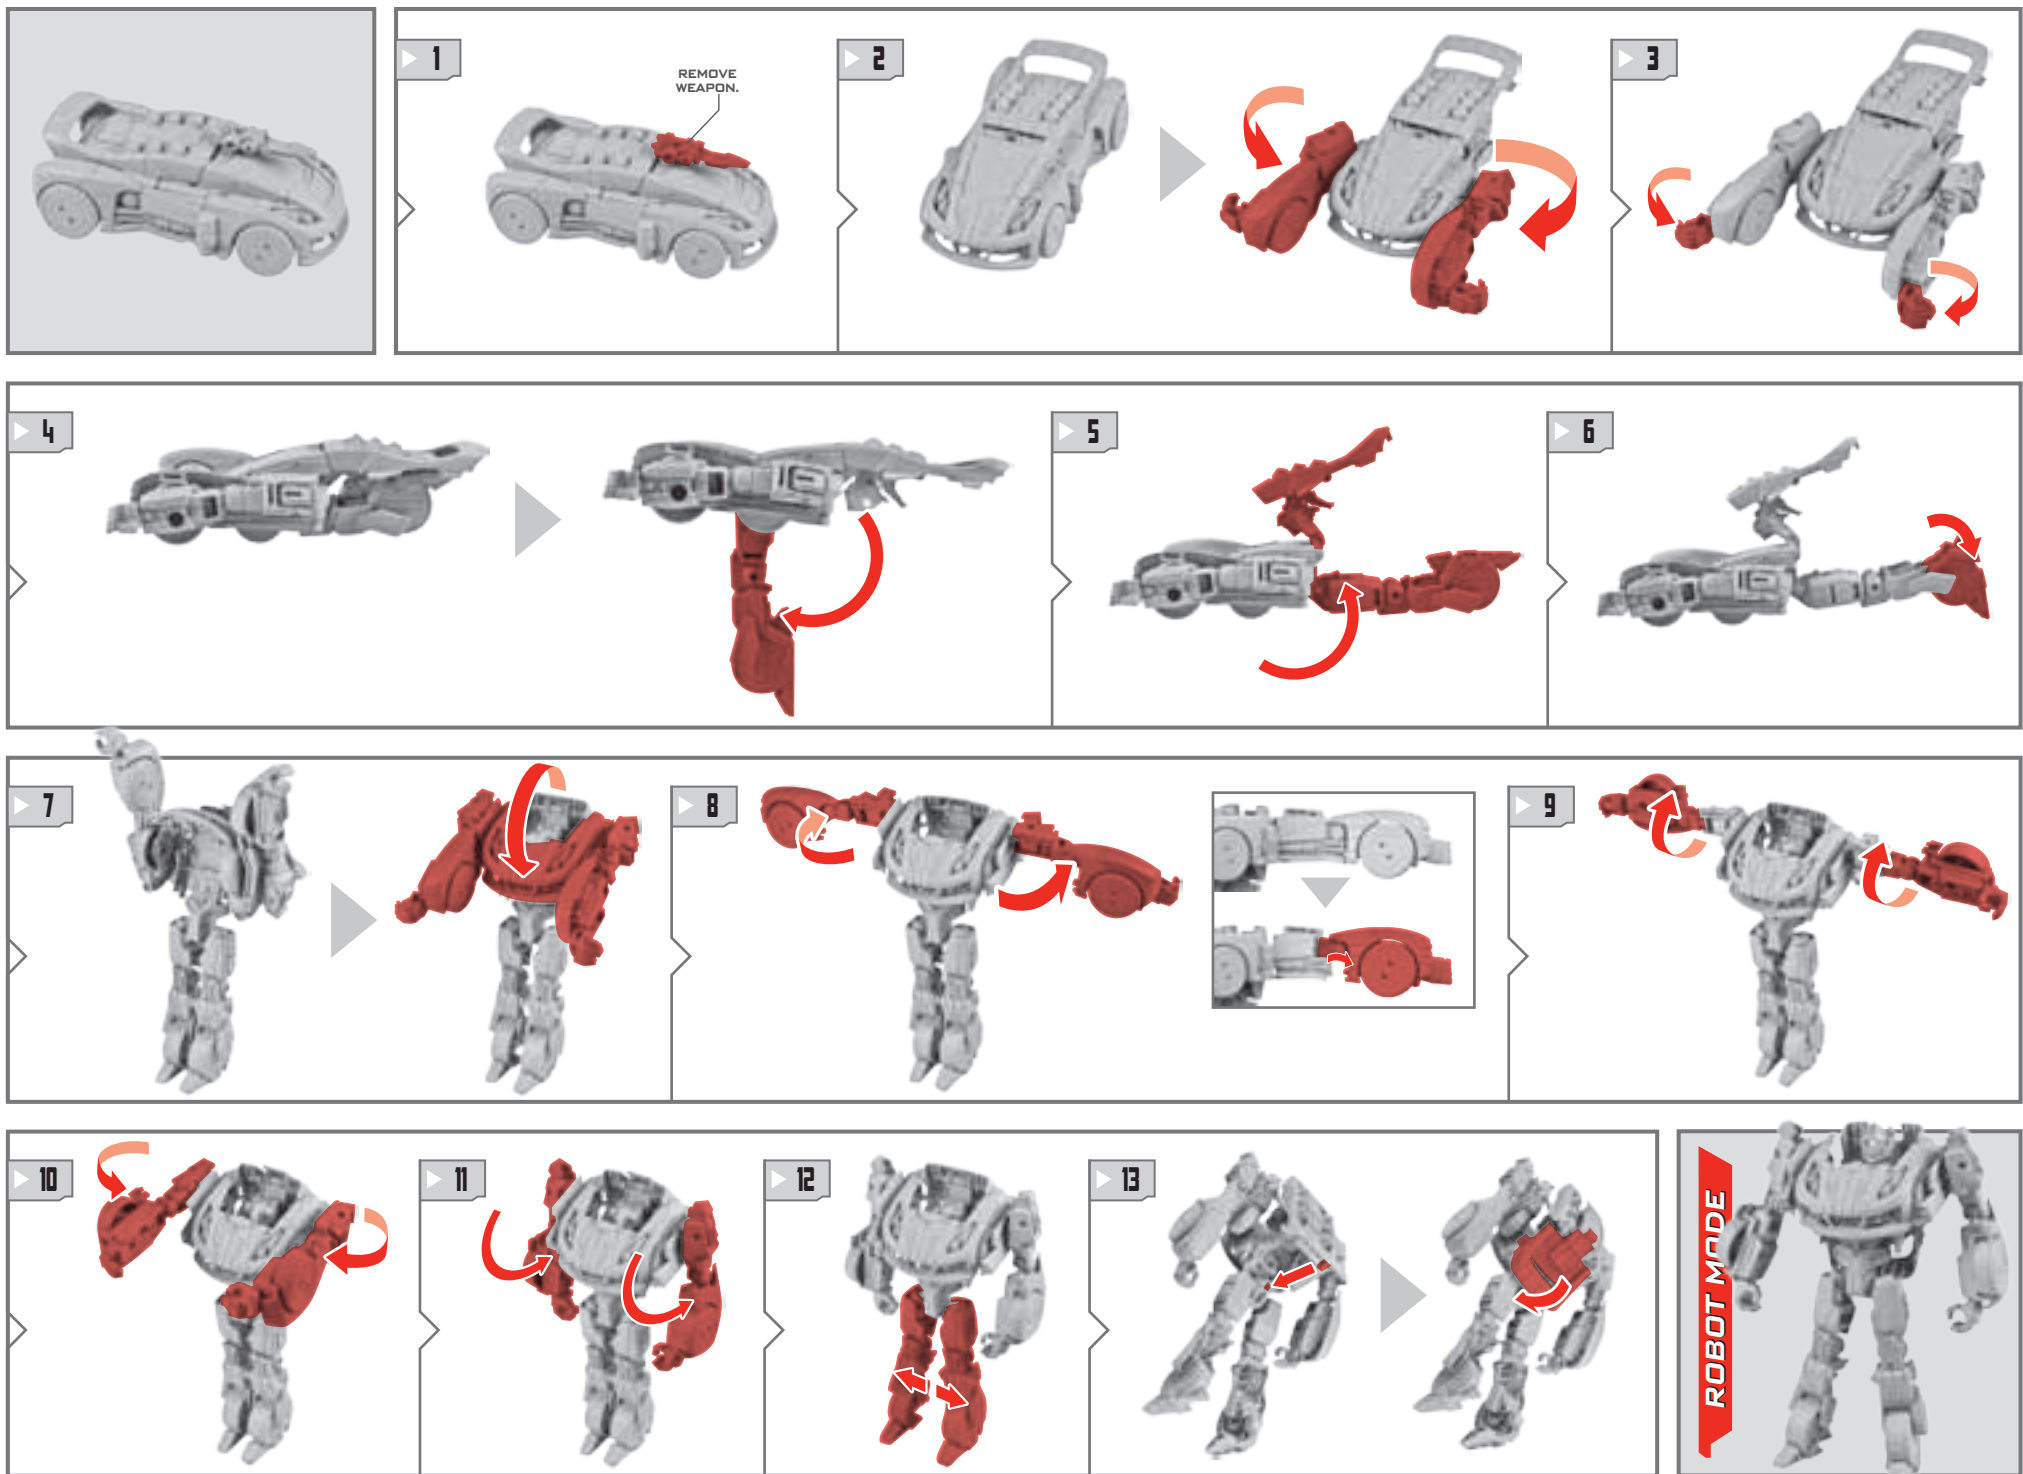

TRANSFORMERS GENERATIONS

FORMERS

AUTOBOT JAZZ®
FALL OF CYBERTRON

NOTE: Some parts are made to detach if excessive force is applied, and are designed to be reattached if separation occurs. Adult supervision may be necessary for younger children.

WARNING:

CHOKING HAZARD—Small parts.
Not for children under 3 years.

A0170/
37986 ASST. **AGES 5+**

LEVEL: **0 1 2 3**
INTERMEDIATE

CHANGING TO ROBOT

CHANGING TO VEHICLE

Retain instructions for future reference.